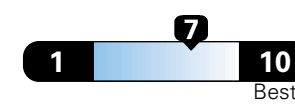

4.2 gallons per 100 miles

You spend \$750
 in fuel costs
 over 5 years
 compared to the
 average new vehicle.

Annual fuel cost \$1,500

Fuel Economy & Greenhouse Gas Rating (tailpipe only)

Smog Rating (tailpipe only)