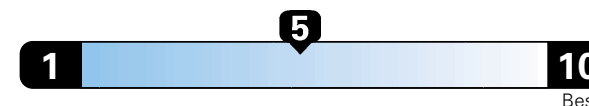

2018 MODEL YEAR

Jeep RENEGADE LIMITED 4X4

For more information visit: www.jeep.com
or call 1-877-IAM-JEEP

FCA US LLC

THIS VEHICLE IS MANUFACTURED TO MEET SPECIFIC UNITED STATES REQUIREMENTS. THIS VEHICLE IS NOT MANUFACTURED FOR SALE OR REGISTRATION OUTSIDE OF THE UNITED STATES.

MANUFACTURER'S SUGGESTED RETAIL PRICE OF THIS MODEL INCLUDING DEALER PREPARATION

Base Price: $27,145

JEOP RENEGADE LIMITED 4X4
Exterior Color: Granite Crystal Metallic Clear-Coat Exterior Paint
Interior Color: Black Interior Colors
Interior: Leather-Trimmed Bucket Seats
Engine: 2.4L I4 M-Air Engine
Transmission: 9-Speed 948TE Automatic Transmission
STANDARD EQUIPMENT (UNLESS REPLACED BY OPTIONAL EQUIPMENT)
FUNCTIONAL/SAFETY FEATURES

- Advanced Multistage Front Airbags
- Supplemental Side-Curtain Front and Rear Airbags
- Supplemental Front Seat-Mounted Side Airbags
- ParkView® Rear Back Up Camera
- Passive Entry / Keyless Go™
- Remote-Start System (N/A w/Manual Transmission)
- Rain Sensitive Windshield Wipers
- Anti-Lock 4-Wheel Disc Brakes
- Electronic Stability Control
- Electronic Roll Mitigation
- Selec-Terrain™ System
- All Speed Traction Control
- Capless Fuel Fill
- Daytime Running Lamp System
- Tire Pressure Monitoring Display
- Windshield Wiper De-Icer
- Hill Start Assist

INTERIOR FEATURES